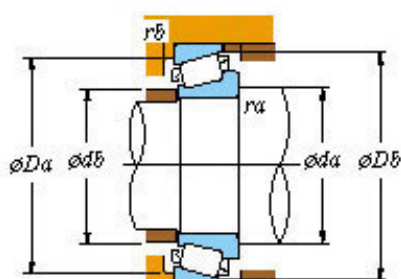

NTN BEARING-BOWER CORP.

■ Mounting dimensions

LM11949/10 Bearing 2D drawings and 3D CAD models

Koyo Roller Bearing Lm11949/10 Lm11749/10
L44649/10 11749/10 11949/10 44649/10 69349/10
12649/10 L68149/10 Koyo Wheel Bearing for KIA
Pride

Bearing No. LM11949/10

Bearing No.	LM11949/10
d	19.05
D	45.237
T	15.494
B	16.637
r(min)	1.2
r1(min)	1.2
Cr	36.8
C0r	30.1
Cu	4.25
Grease lub.	9400
Oil lub.	13000
C	12.065
a	10.0 mm
da	25.0
db	23.5
Da	39.5
Db	41.5
ra(max)	1.2
rb(max)	1.2
e	0.30
Y1	2.00
Y0	1.10
(Refer.)Mass(kg)	0.124