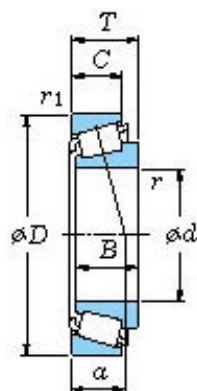

NTN BEARING-BOWER CORP.

■ Mounting dimensions

LM11949/10 Bearing 2D drawings and 3D CAD models

Koyo Roller Bearing Lm11949/10 Lm11749/10
L44649/10 11749/10 11949/10 44649/10 69349/10
12649/10 L68149/10 Koyo Wheel Bearing for KIA
Pride

Bearing No. LM11949/10

Bearing No.	LM11949/10
d	19.05
D	45.237
T	15.494
B	16.637
r(min)	1.2
r1(min)	1.2
Cr	36.8
C0r	30.1
Cu	4.25
Grease lub.	9400
Oil lub.	13000
C	12.065
a	10.0 mm
da	25.0
db	23.5
Da	39.5
Db	41.5
ra(max)	1.2
rb(max)	1.2
e	0.30
Y1	2.00
Y0	1.10
(Refer.)Mass(kg)	0.124