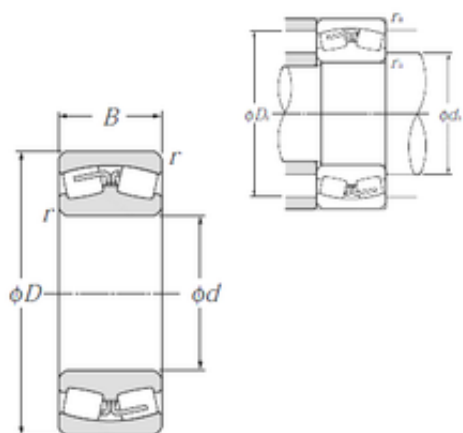

NTN BEARING-BOWER CORP.

560 mm x 750 mm x 140 mm NTN 239/560 Spherical Roller Bearings

Bearing No. 239/560

Size	560x750x140 mm
Bore Diameter	560 mm
Outer Diameter	750 mm
Width	140 mm
d	560 mm
D	750 mm
B	140 mm
C	140 mm
r min.	5 mm
da min.	582 mm
Da max.	728 mm
ra max.	4 mm
Weight	182 Kg
Basic dynamic load rating (C)	2 830 kN
Basic static load rating (C0)	6 700 kN
(Grease) Lubrication Speed	380 r/min
(Oil) Lubrication Speed	490 r/min
Calculation factor (e)	0,16
Calculation factor (Y0)	4
Calculation factor (Y1)	4,09

239/560 Bearing 2D drawings and 3D CAD models