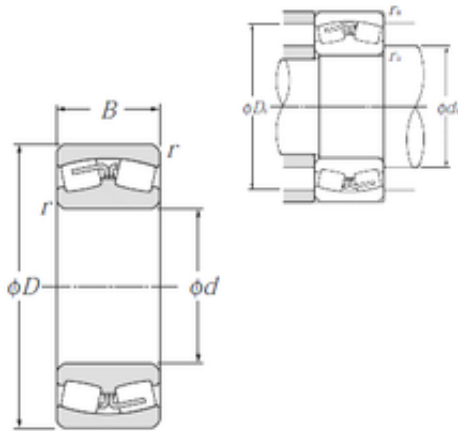

## 300 mm x 500 mm x 200 mm NTN 24160B Spherical Roller Bearings

Bearing No. 24160B

24160B Bearing 2D drawings and 3D CAD models

Size	300x500x200 mm
Bore Diameter	300 mm
Outer Diameter	500 mm
Width	200 mm
d	300 mm
D	500 mm
B	200 mm
C	200 mm
r min.	5 mm
da min.	322 mm
Da max.	478 mm
ra max.	4 mm
Weight	161 Kg
Basic dynamic load rating (C)	3 300 kN
Basic static load rating (C0)	6 400 kN
(Grease) Lubrication Speed	600 r/min
(Oil) Lubrication Speed	780 r/min
Calculation factor (e)	0,4
Calculation factor (Y0)	1,65
Calculation factor (Y1)	1,69
Category	Bearings
Inventory	0.0
Manufacturer Name	NTN
Minimum Buy Quantity	N/A
Weight / Kilogram	55.449