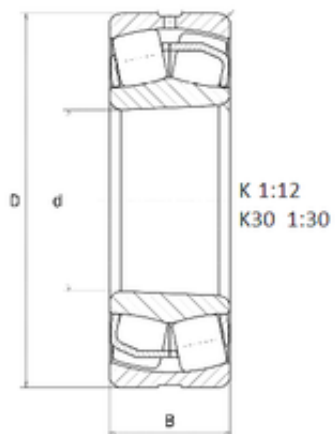

# NTN BEARING-BOWER CORP.

1200,000 mm x 1700,000 mm x 410,000 mm  
NTN 2P24005K Spherical Roller Bearings

Bearing No. 2P24005K

Size	1200x1700x410 mm
Bore Diameter	1200,000 mm
Outer Diameter	1700,000 mm
Width	410,000 mm
d	1200,000 mm
D	1700,000 mm
B	410,000 mm
C	410,000 mm

2P24005K Bearing 2D drawings and 3D CAD models