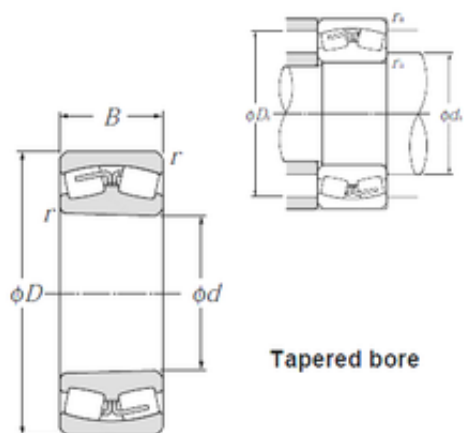

NTN BEARING-BOWER CORP.

140 mm x 300 mm x 102 mm NTN 22328BK Spherical Roller Bearings

Bearing No. 22328BK

Size	140x300x102 mm
Bore Diameter	140 mm
Outer Diameter	300 mm
Width	102 mm
d	140 mm
D	300 mm
B	102 mm
C	102 mm
r min.	4 mm
da min.	158 mm
Da max.	282 mm
ra max.	3 mm
Weight	33 Kg
Basic dynamic load rating (C)	1 130 kN
Basic static load rating (C0)	1 460 kN
(Grease) Lubrication Speed	1 300 r/min
(Oil) Lubrication Speed	1 700 r/min
Calculation factor (e)	0,37
Calculation factor (Y0)	1,76
Calculation factor (Y1)	1,8

22328BK Bearing 2D drawings and 3D CAD models