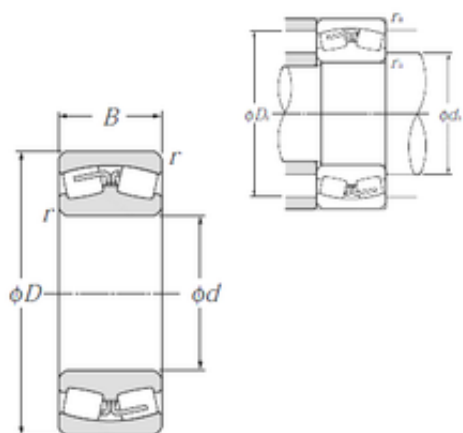

NTN BEARING-BOWER CORP.

670 mm x 1 220 mm x 438 mm NTN 232/670B Spherical Roller Bearings

Bearing No. 232/670B

Size	670x1220x438 mm
Bore Diameter	670 mm
Outer Diameter	1220 mm
Width	438 mm
d	670 mm
D	1 220 mm
B	438 mm
C	438 mm
r min.	12 mm
da min.	724 mm
Da max.	1 166 mm
ra max.	10 mm
Weight	2 270 Kg
Basic dynamic load rating (C)	16 100 kN
Basic static load rating (C0)	32 000 kN
(Grease) Lubrication Speed	220 r/min
(Oil) Lubrication Speed	280 r/min
Calculation factor (e)	0,36
Calculation factor (Y0)	1,85
Calculation factor (Y1)	1,89

232/670B Bearing 2D drawings and 3D CAD models