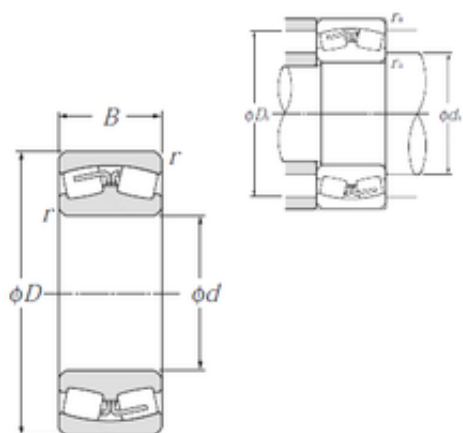

## 530 mm x 710 mm x 136 mm NTN 239/530 Spherical Roller Bearings

Bearing No. 239/530

Size	530x710x136 mm
Bore Diameter	530 mm
Outer Diameter	710 mm
Width	136 mm
d	530 mm
D	710 mm
B	136 mm
C	136 mm
r min.	5 mm
da min.	552 mm
Da max.	688 mm
ra max.	4 mm
Weight	157 Kg
Basic dynamic load rating (C)	2 640 kN
Basic static load rating (C0)	6 450 kN
(Grease) Lubrication Speed	400 r/min
(Oil) Lubrication Speed	520 r/min
Calculation factor (e)	0,17
Calculation factor (Y0)	3,86
Calculation factor (Y1)	3,94
Category	Bearings
Inventory	0.0
Manufacturer Name	NTN
Minimum Buy Quantity	N/A
Weight / Kilogram	0

239/530 Bearing 2D drawings and 3D CAD models