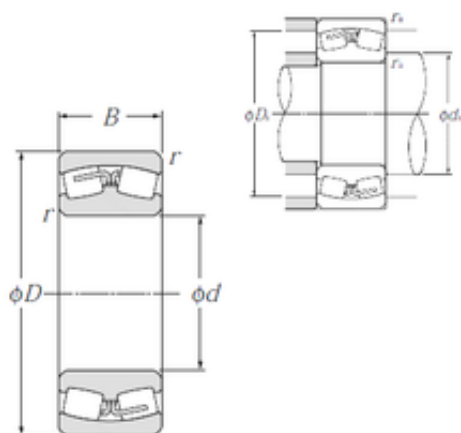

NTN BEARING-BOWER CORP.

150 mm x 270 mm x 96 mm NTN 23230B Spherical Roller Bearings

Bearing No. 23230B

Size	150x270x96 mm
Bore Diameter	150 mm
Outer Diameter	270 mm
Width	96 mm
d	150 mm
D	270 mm
B	96 mm
C	96 mm
r min.	3 mm
da min.	164 mm
Da max.	256 mm
ra max.	2,5 mm
Weight	24,1 Kg
Basic dynamic load rating (C)	935 kN
Basic static load rating (C0)	1 460 kN
(Grease) Lubrication Speed	1 200 r/min
(Oil) Lubrication Speed	1 600 r/min
Calculation factor (e)	0,36
Calculation factor (Y0)	1,83
Calculation factor (Y1)	1,88

23230B Bearing 2D drawings and 3D CAD models