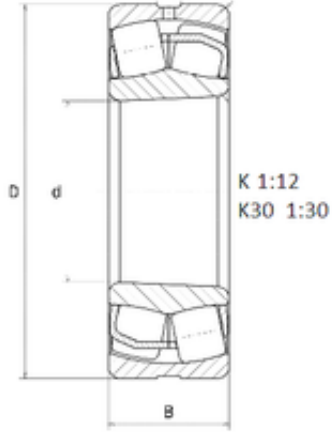

# NTN BEARING-BOWER CORP.

1180,000 mm x 1420,000 mm x 180,000 mm  
NTN 238/1180K Spherical Roller Bearings

Bearing No. 238/1180K

Size	1180x1420x180 mm
Bore Diameter	1180,000 mm
Outer Diameter	1420,000 mm
Width	180,000 mm
d	1180,000 mm
D	1420,000 mm
B	180,000 mm
C	180,000 mm

238/1180K Bearing 2D drawings and 3D CAD models