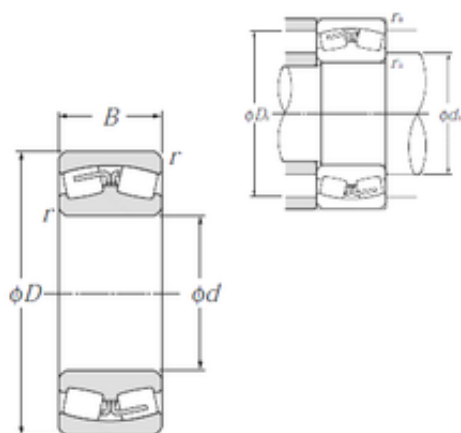

## 170 mm x 310 mm x 86 mm NTN 22234B Spherical Roller Bearings

Bearing No. 22234B

Size	170x310x86 mm
Bore Diameter	170 mm
Outer Diameter	310 mm
Width	86 mm
d	170 mm
D	310 mm
B	86 mm
C	86 mm
r min.	4 mm
da min.	188 mm
Da max.	292 mm
ra max.	3 mm
Weight	28 Kg
Basic dynamic load rating (C)	1 000 kN
Basic static load rating (C0)	1 520 kN
(Grease) Lubrication Speed	1 400 r/min
(Oil) Lubrication Speed	1 800 r/min
Calculation factor (e)	0,28
Calculation factor (Y0)	2,34
Calculation factor (Y1)	2,39

22234B Bearing 2D drawings and 3D CAD models